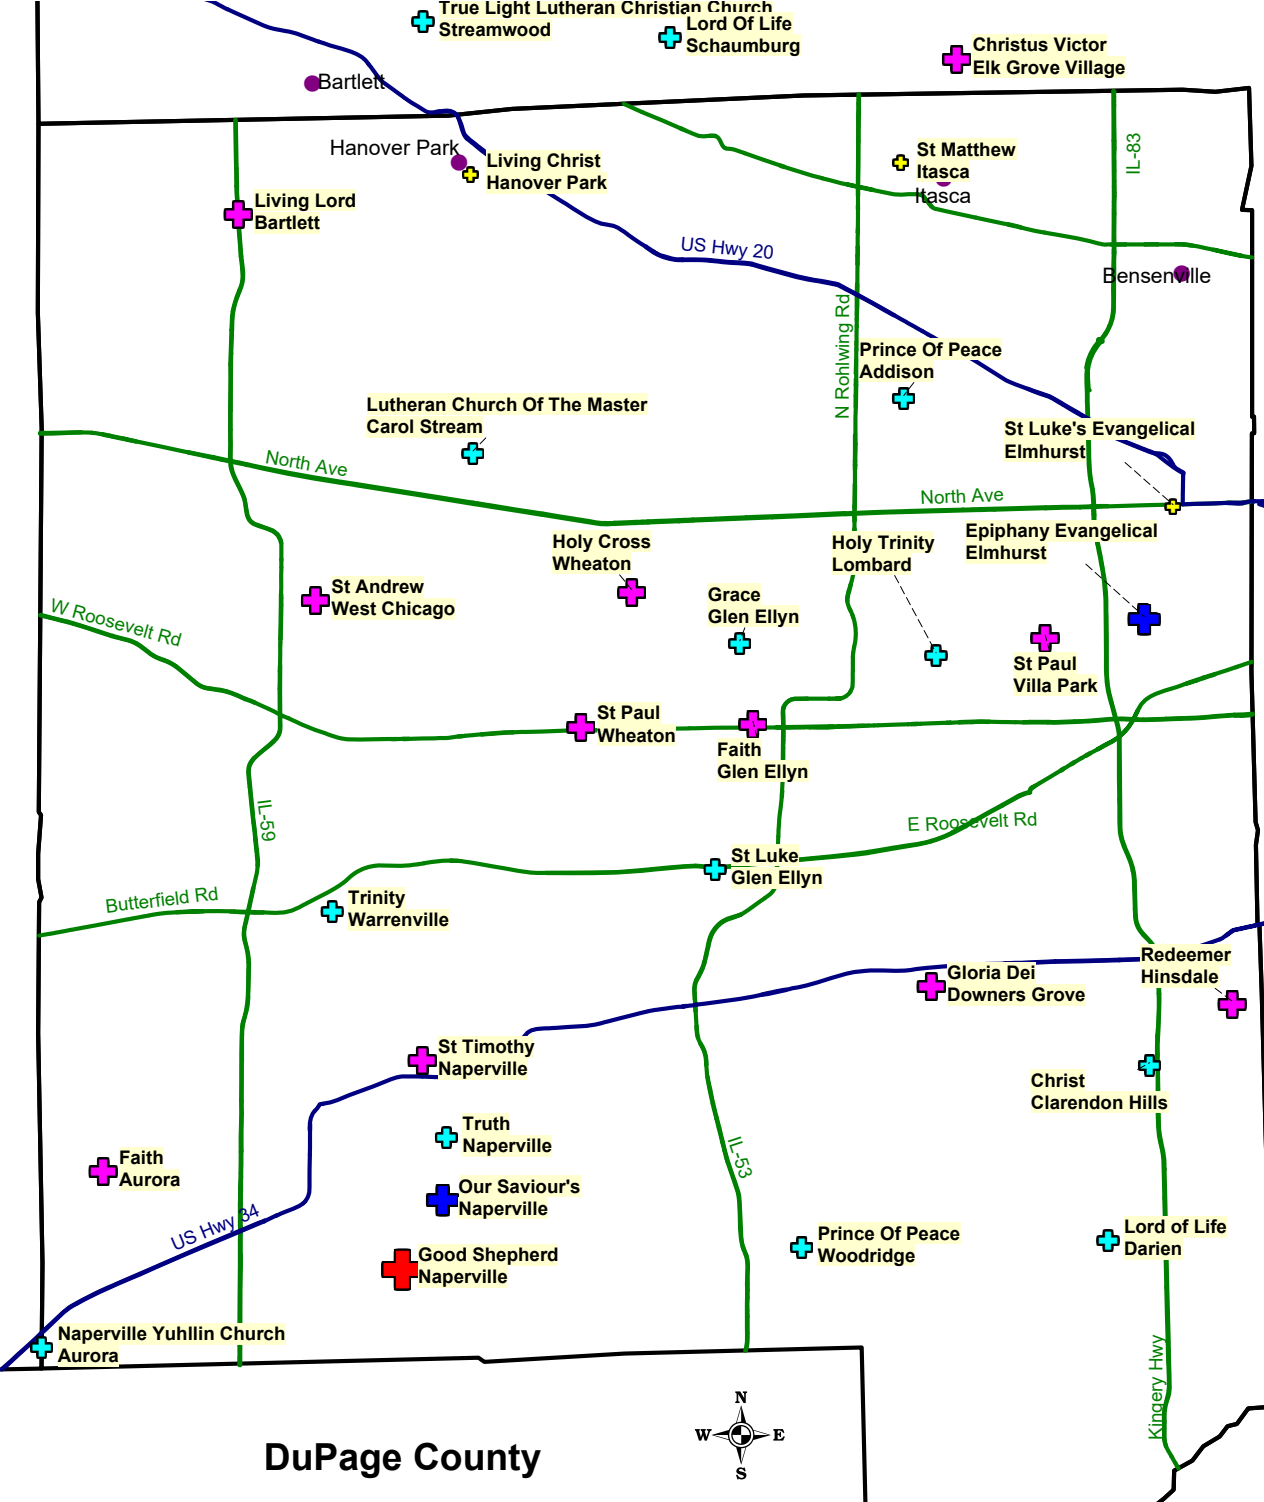

Congregation Average Attendance in 2015 by Size for DuPage County in the Metropolitan Chicago Synod

Congregation Size

- + Small 0-50
- + Pastoral 51-150
- + Program 151-350
- + Corporate 351-800
- + Mega 801+
- + Missing or other

— County Boundary

DuPage County