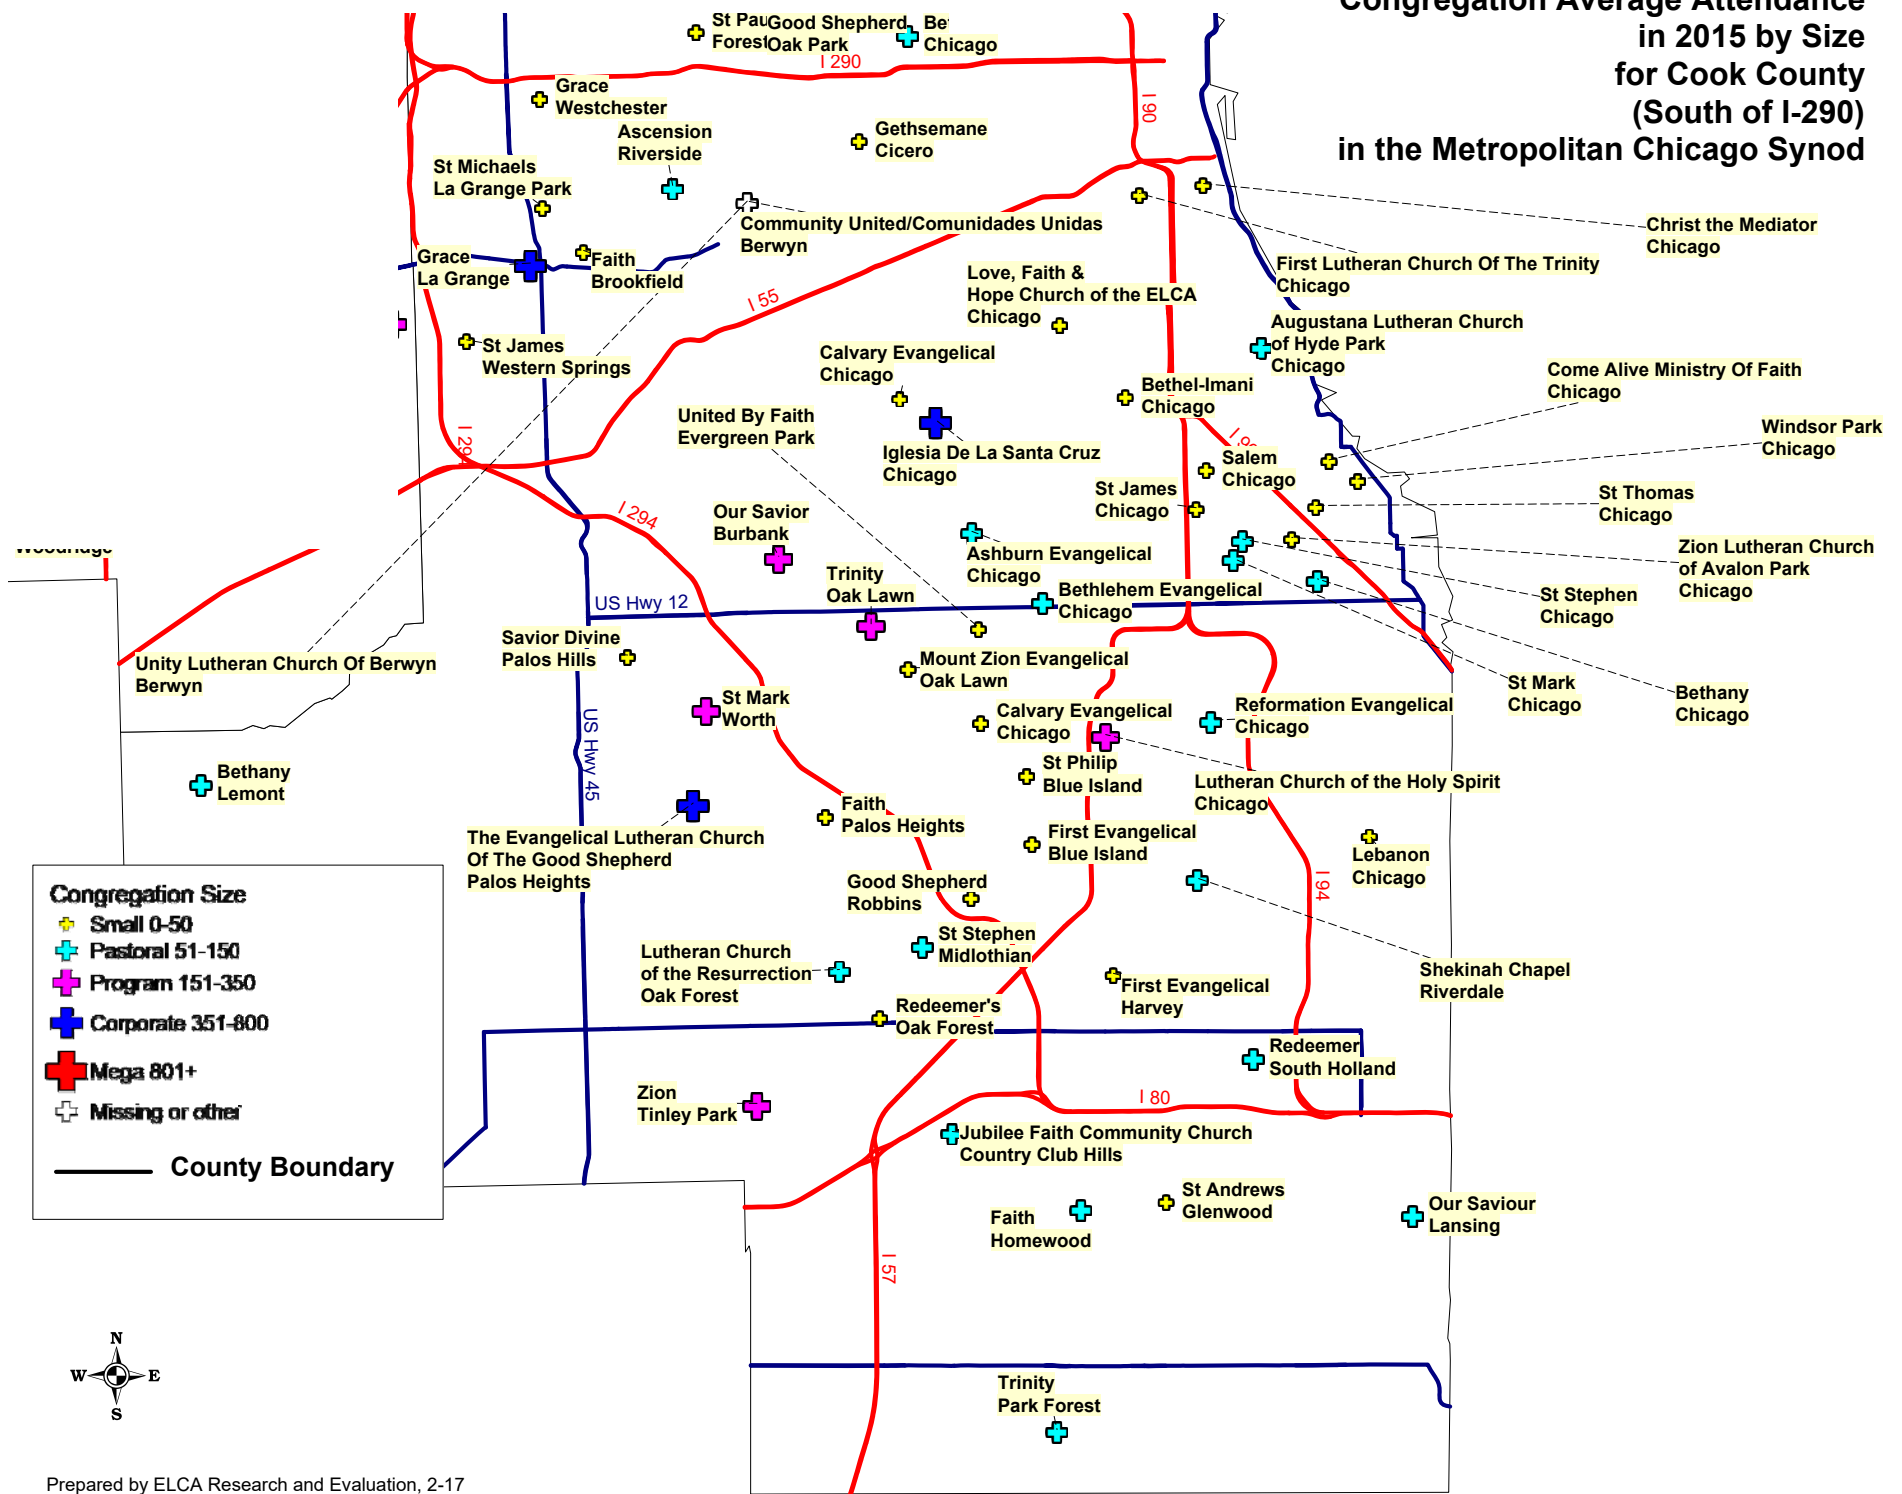

# Congregation Average Attendance in 2015 by Size for Cook County (South of I-290) in the Metropolitan Chicago Synod

**Congregation Size**

- + Small 0-50
- + Pastoral 51-150
- + Program 151-350
- + Corporate 351-800
- + Mega 801+
- + Missing or other

**County Boundary**