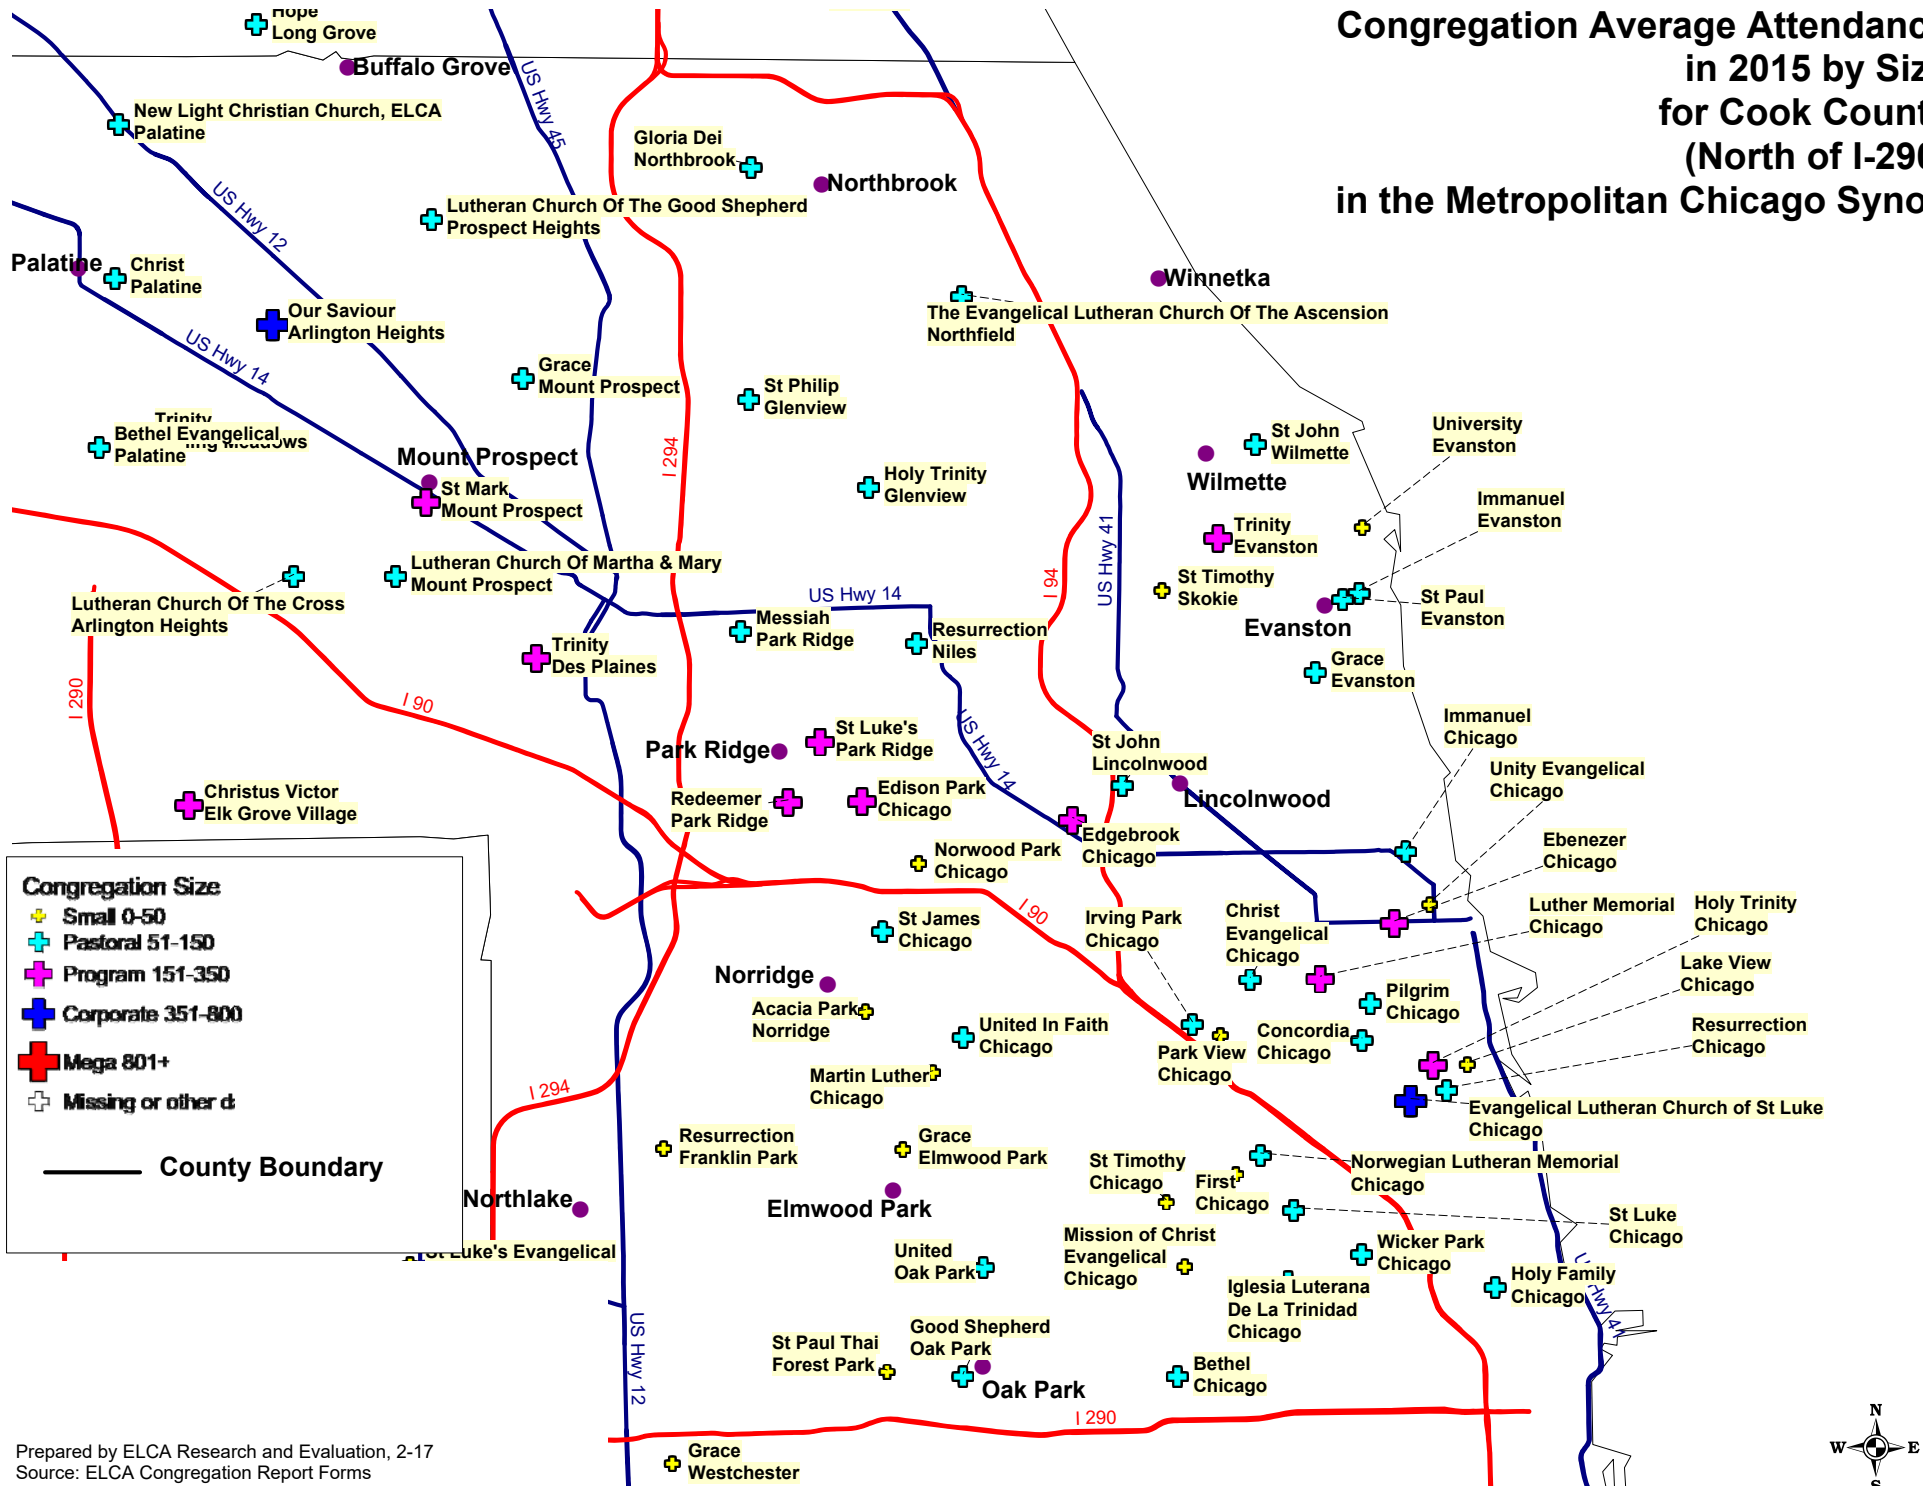

Congregation Average Attendance in 2015 by Size for Cook County (North of I-290) in the Metropolitan Chicago Synod

Prepared by ELCA Research and Evaluation, 2-17
 Source: ELCA Congregation Report Forms