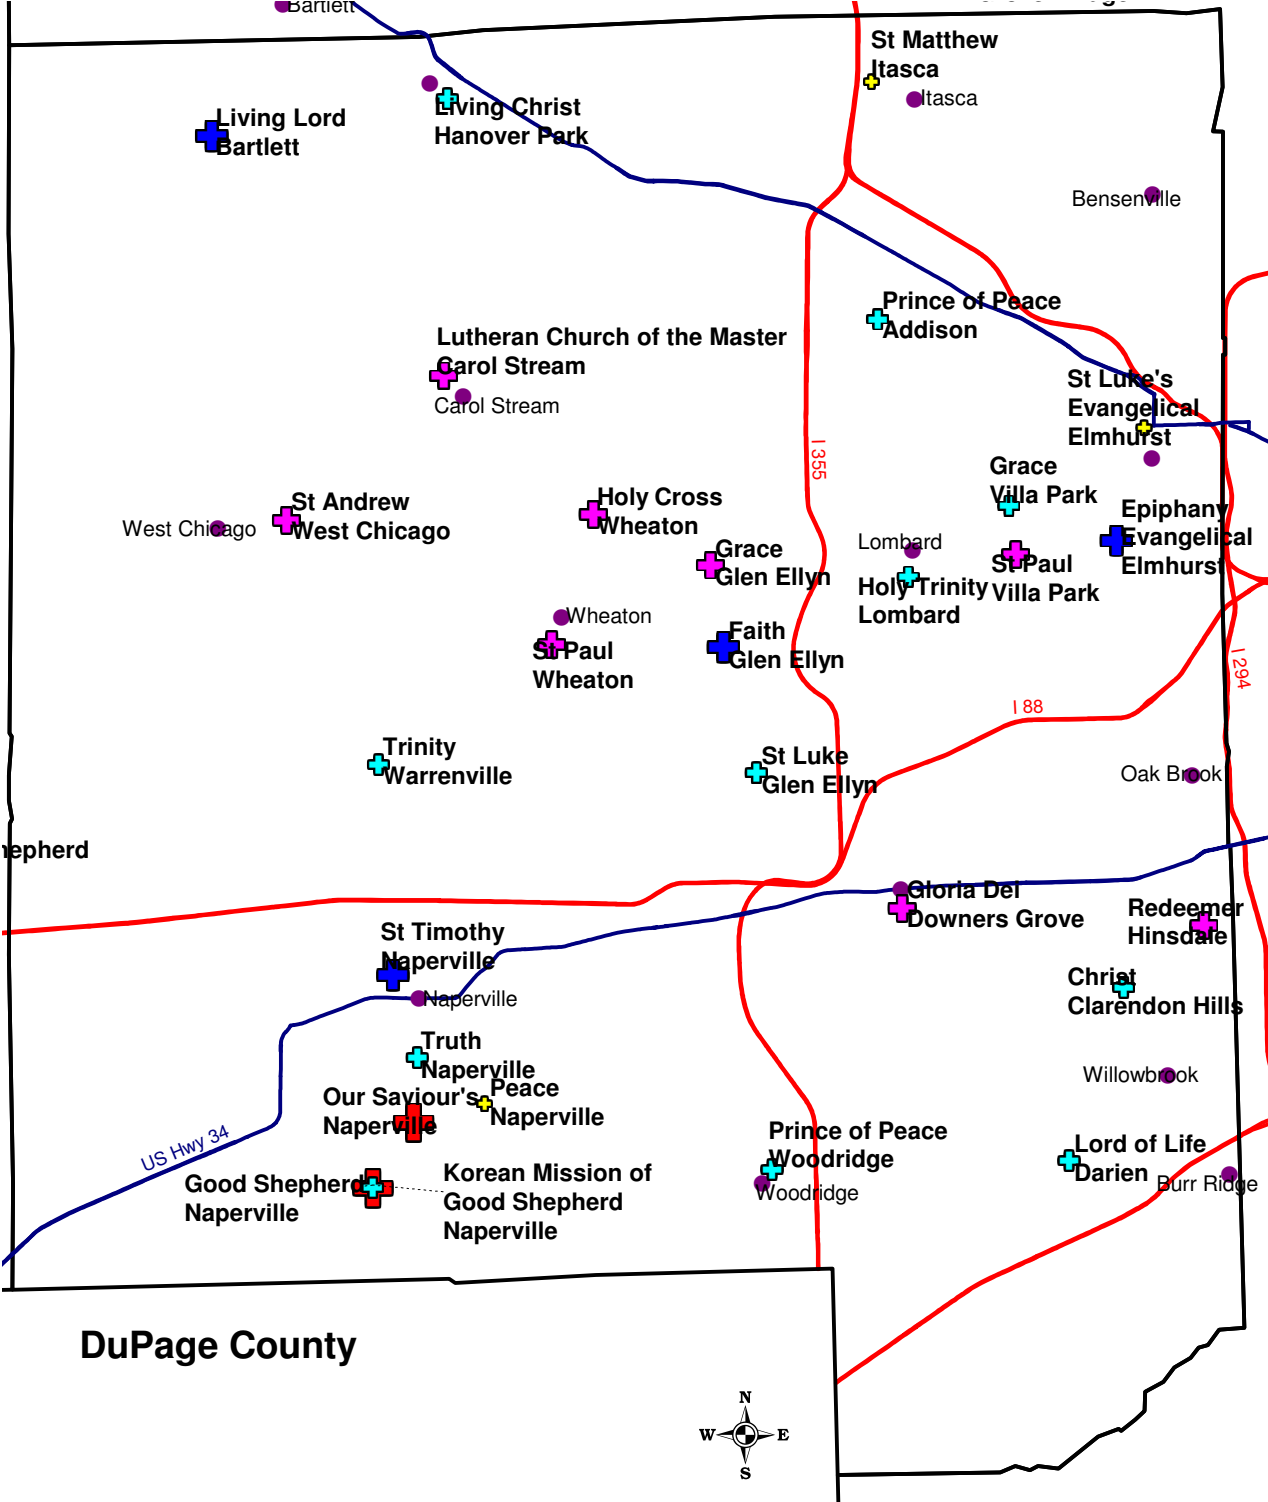

Congregation Average Attendance in 2007 by Size for DuPage County in the Metropolitan Chicago Synod

Congregation Size

- Small 0-50
- Pastoral 51-150
- Program 151-350
- Corporate 351-800
- Mega 801+

County Boundary

DuPage County