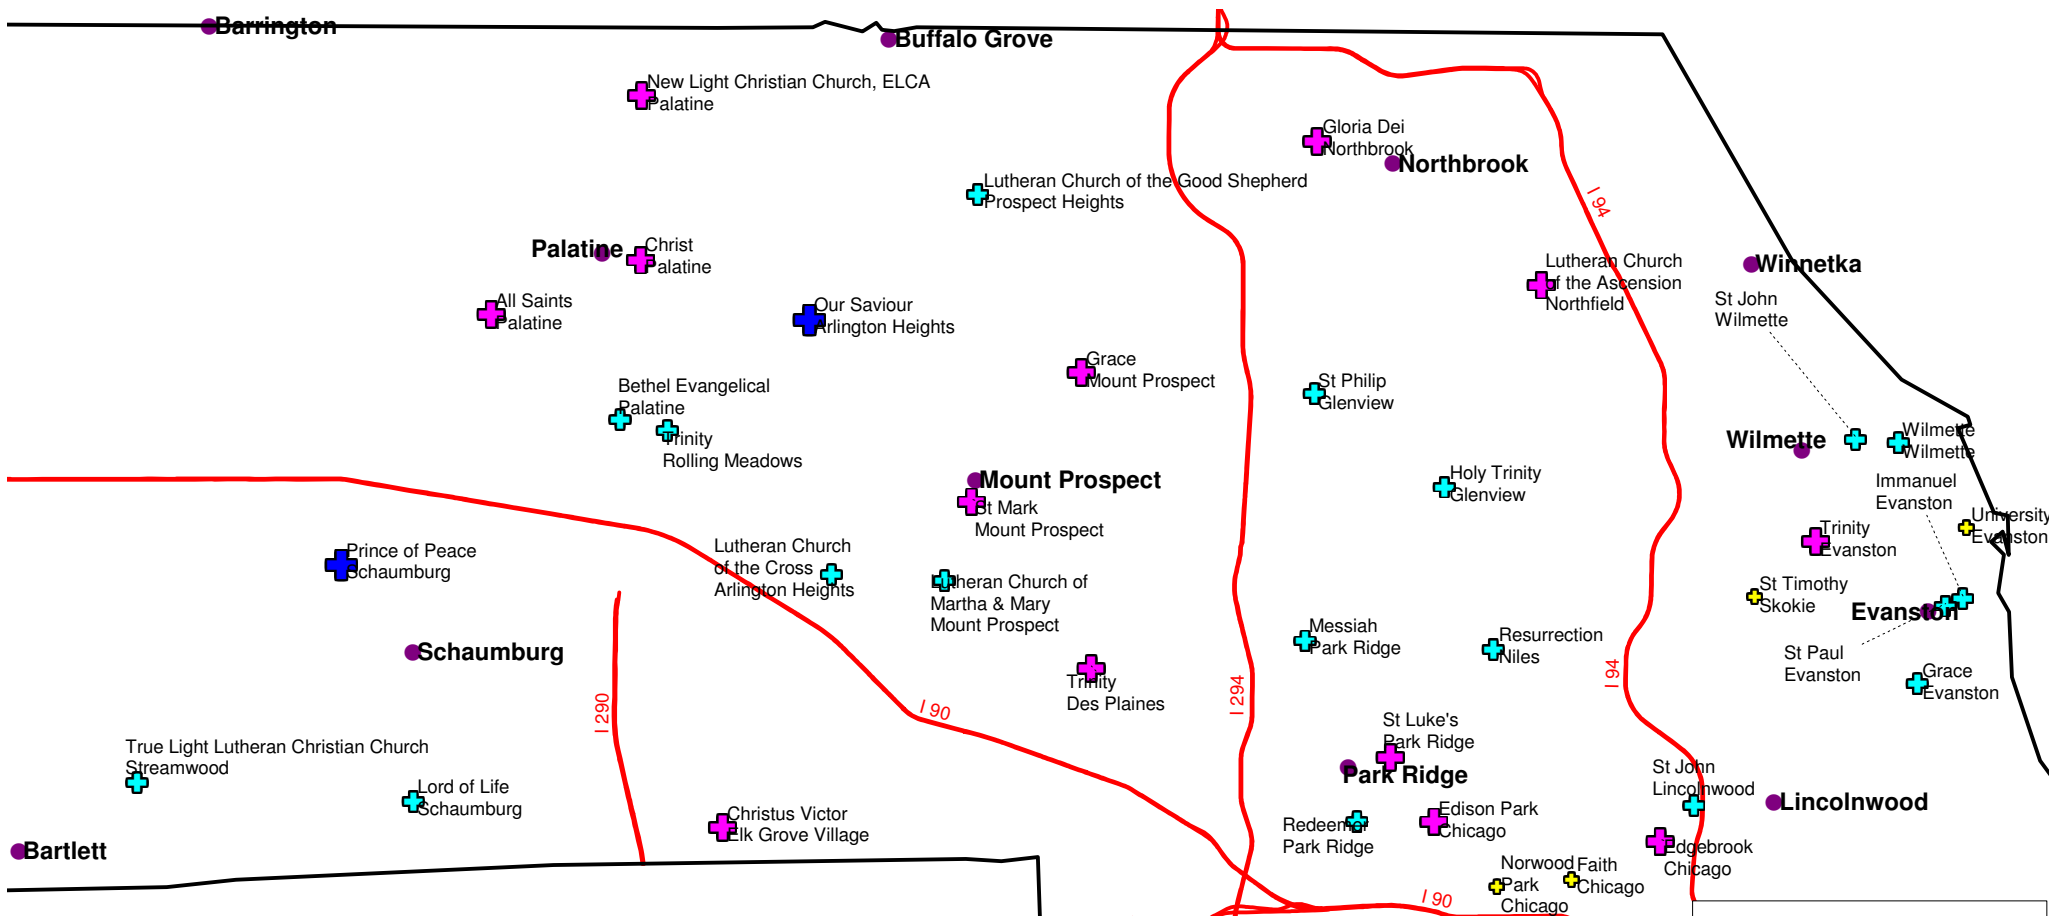

# Congregation Average Attendance in 2007 by Size for Cook County (North) in the Metropolitan Chicago Synod

**Congregation Size**

- + Small 0-50
- + Pastoral 51-150
- + Program 151-350
- + Corporate 351-800

**County Boundary**